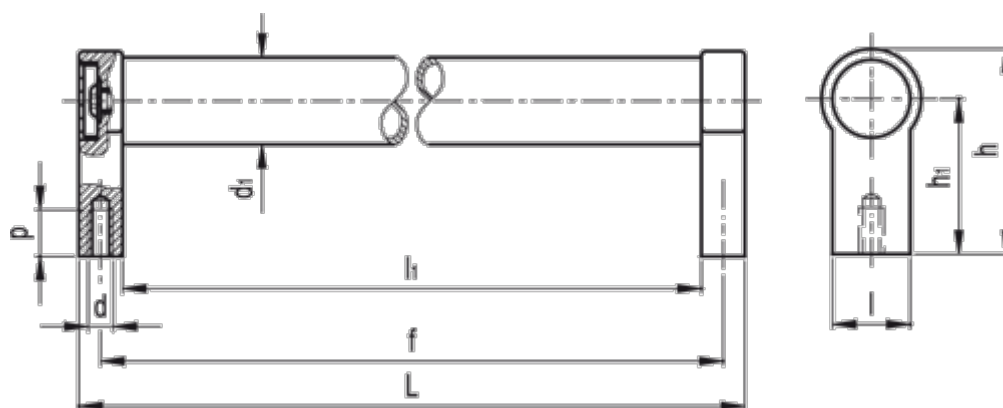

Data Sheet

Article number: 20569200250

Description: E+G Tubular handle GN333.1-20-250-A-EL
A Mounting from back

Measures

d = M6

d1 = 20

f = 250

h = 54

h1 = 42

L = 262

l1 = 238

p = 12